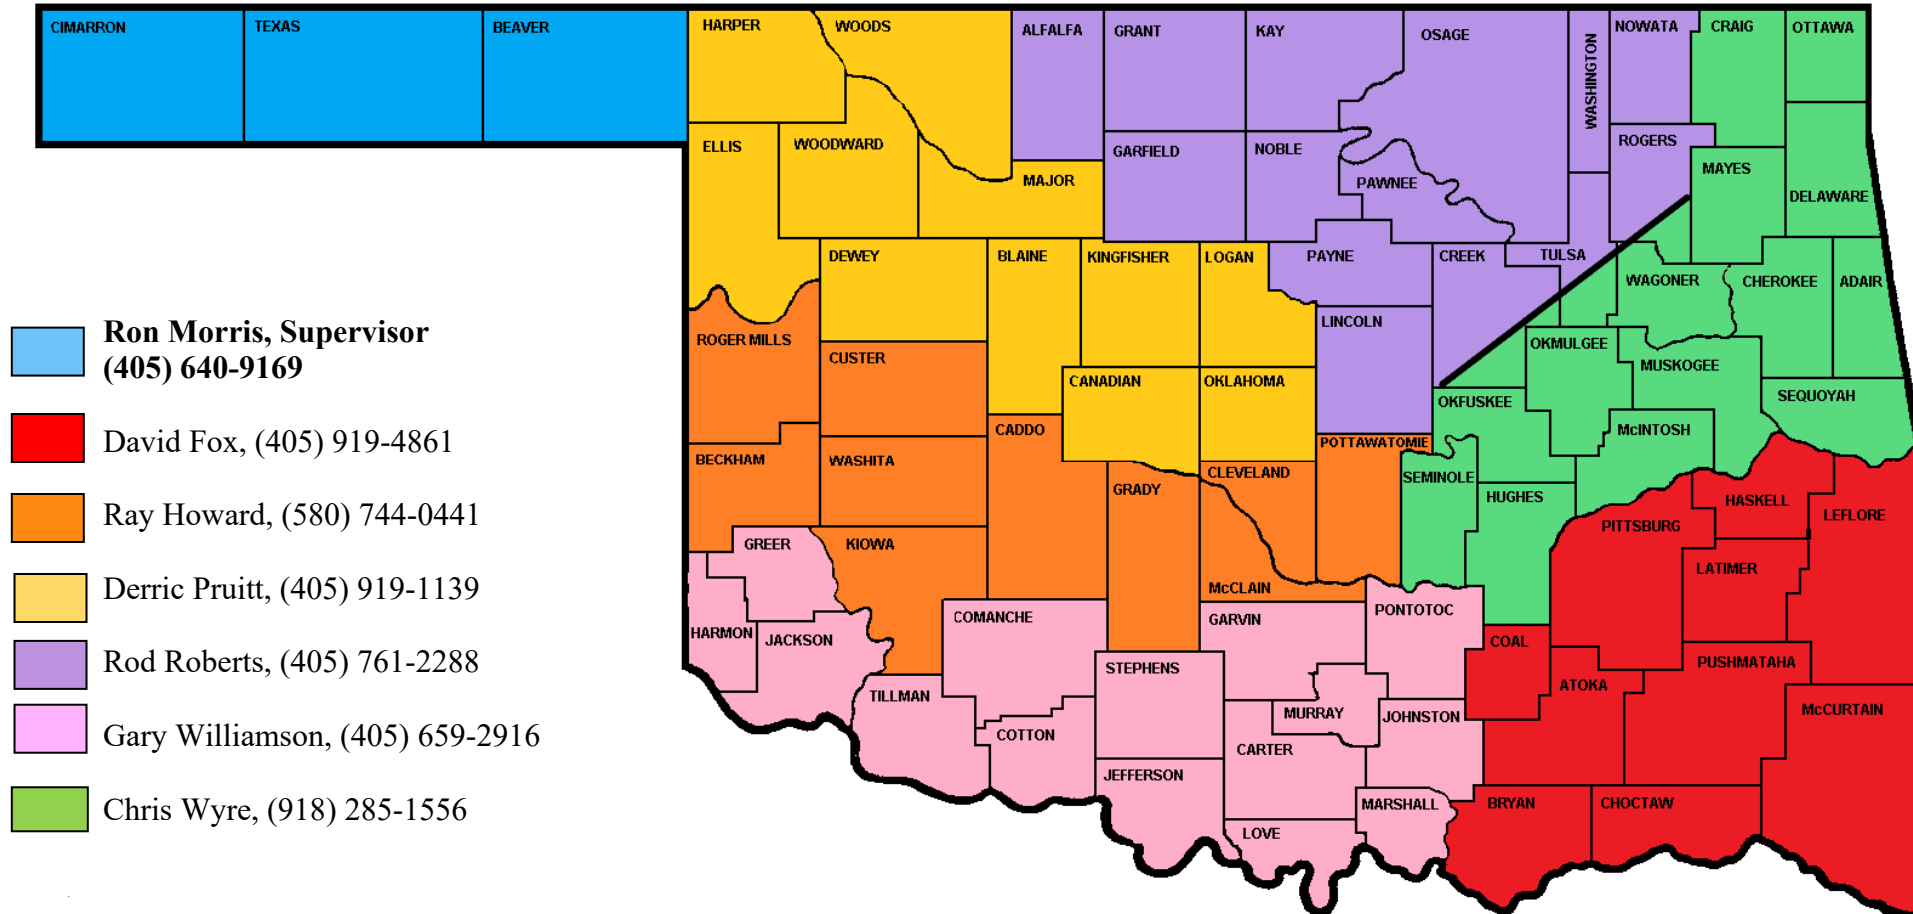

# Electrical Field Investigator Territory

\*\*\*\* Rod Roberts covers North I-44 Turnpike  
Chris Wyre covers South I-44 Turnpike