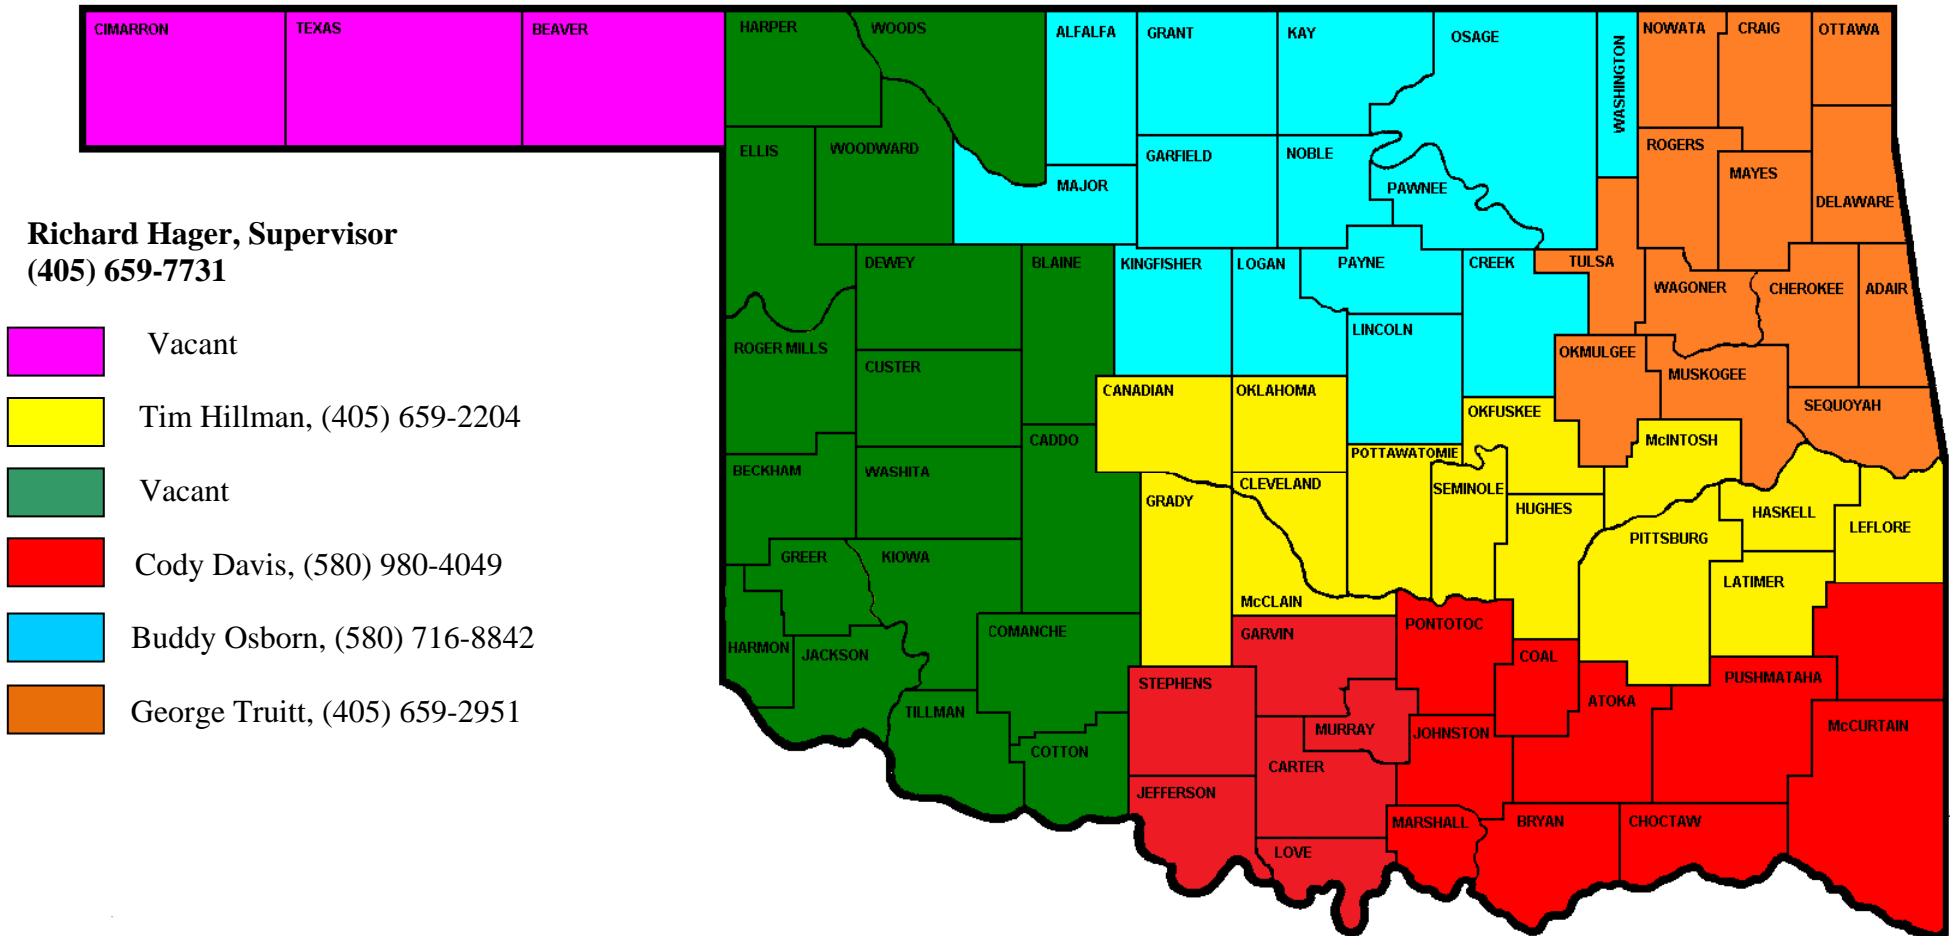

# Plumbing Field Investigator Territory

\*\*\* Cody Davis covers South Leflore County  
 Tim Hillman covers North Leflore County