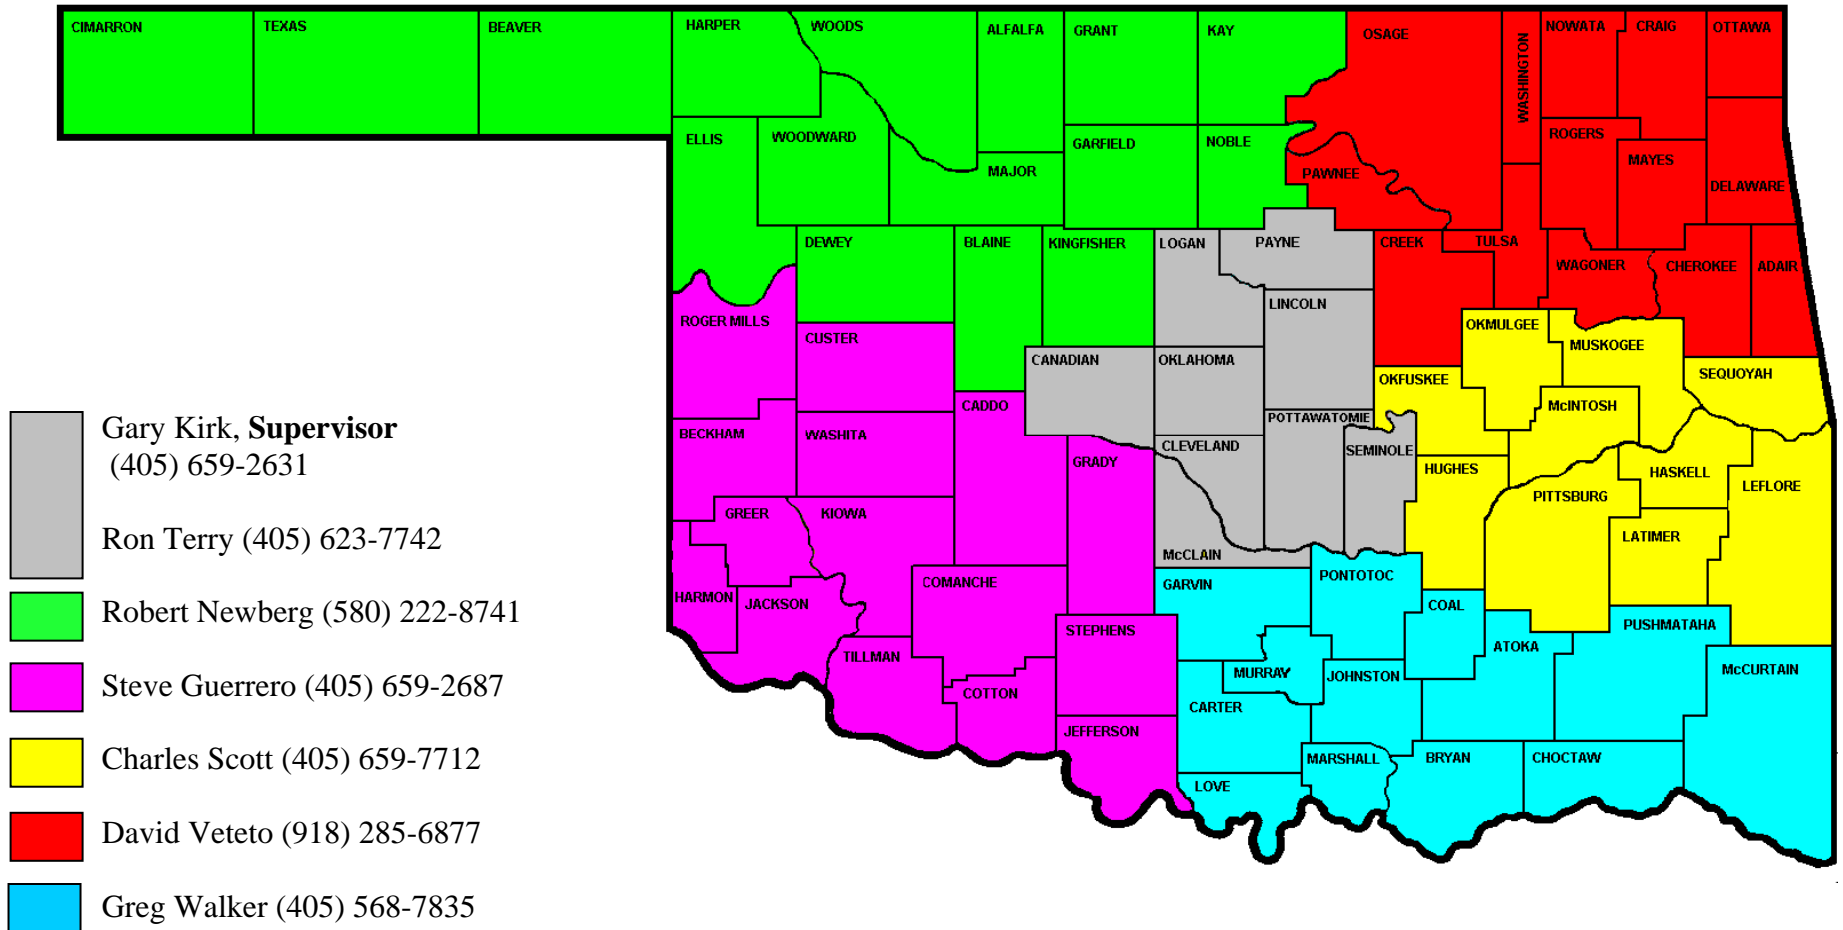

MECHANICAL FIELD INVESTIGATOR TERRITORY

** Gary Kirk and Ron Terry share Canadian, Cleveland, Lincoln, Logan, McClain, Payne, Pottawatomie & Seminole counties