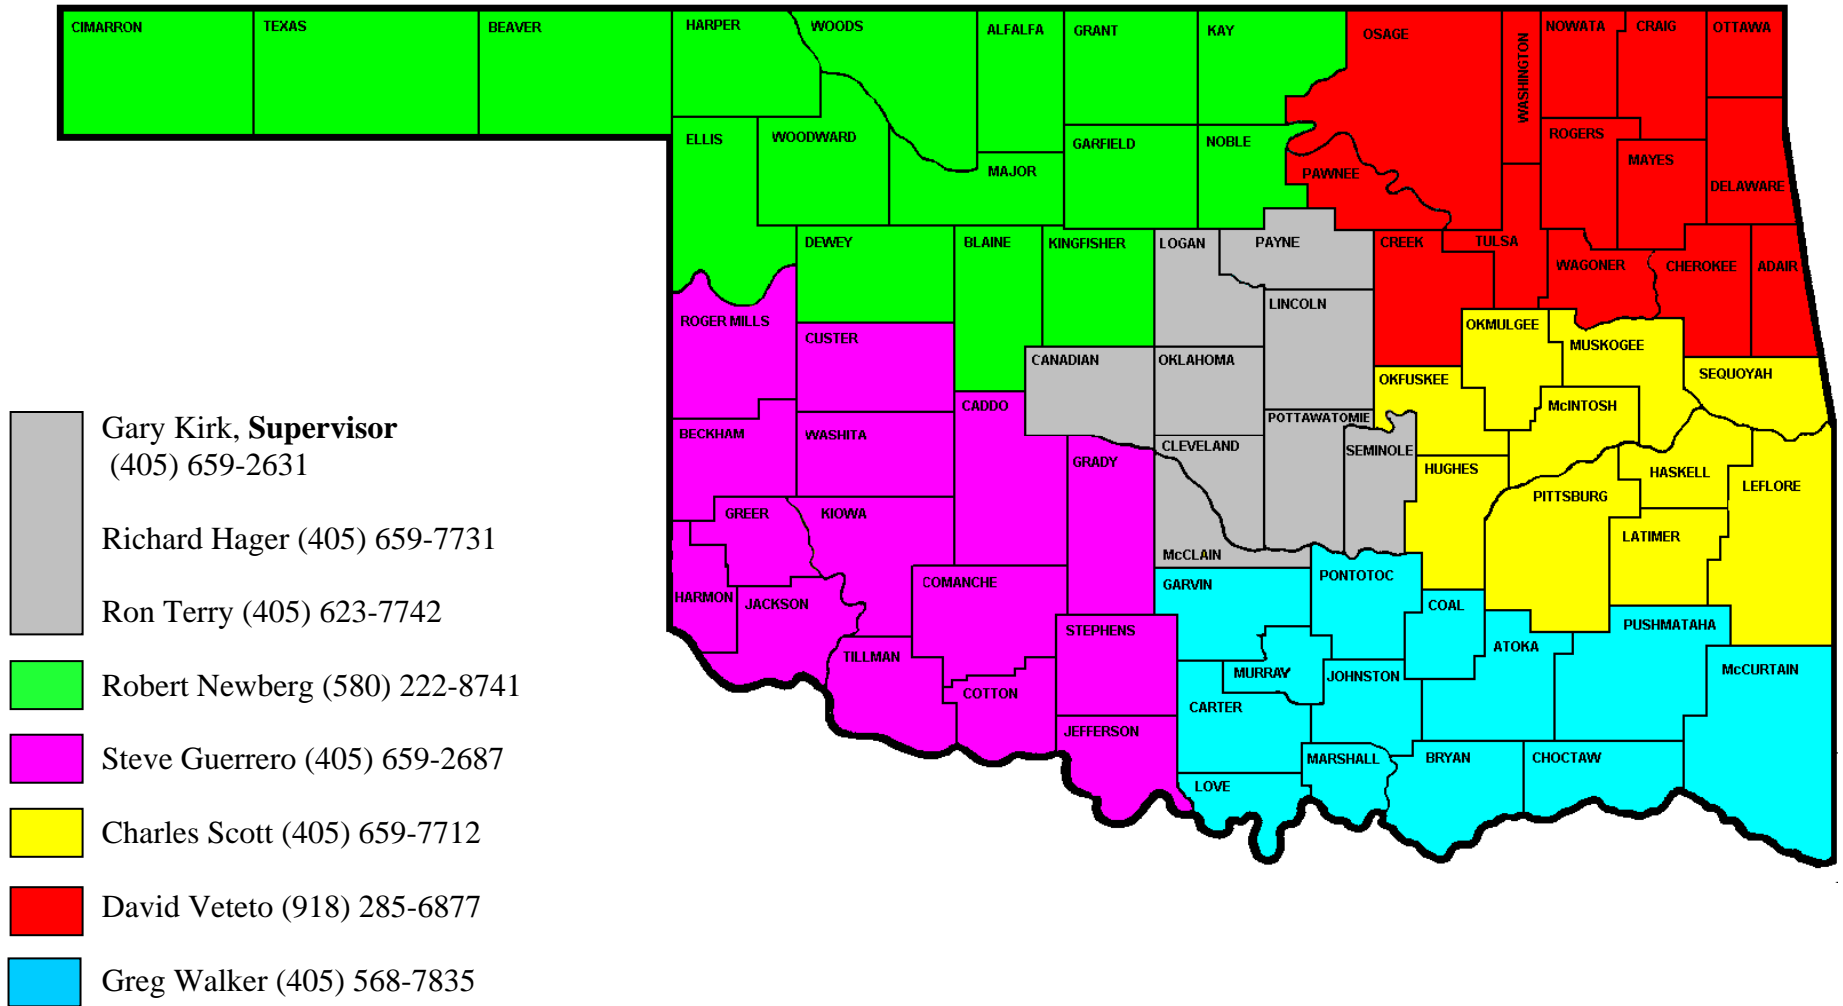

MECHANICAL FIELD INVESTIGATOR TERRITORY

** Gary Kirk; Richard Hager and Ron Terry share Canadian, Cleveland, Lincoln, Logan, McClain, Payne, Pottawatomie & Seminole counties